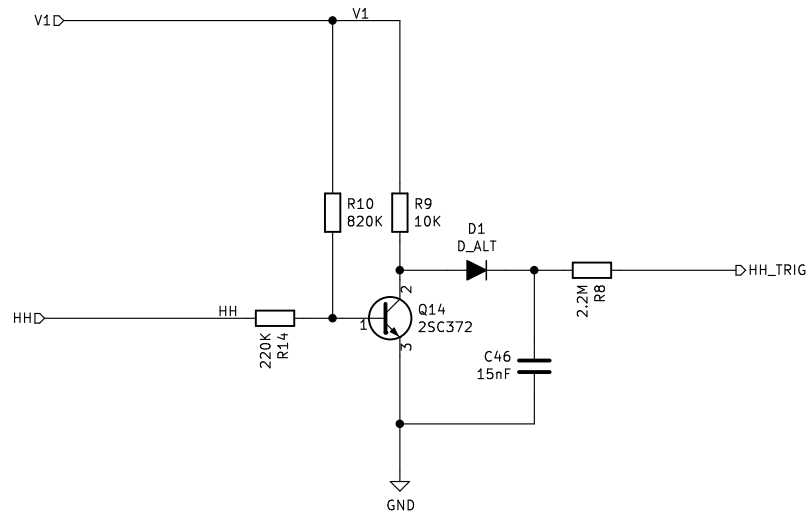

Black Magic Amplifiers

(C) All Rights Reserved

Sheet: /CB/
File: CB.sch

Title: COWBELL

Size: A4

Date:

Rev:

Id: 9/10