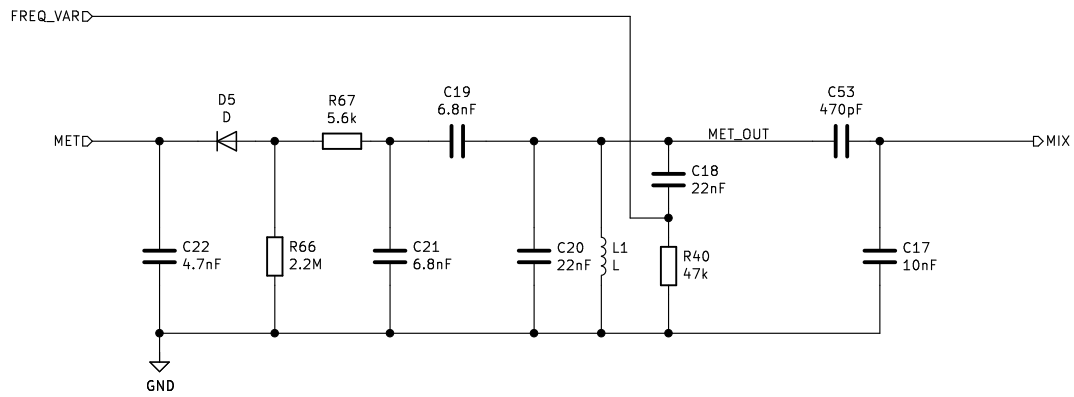

Black Magic Amplifiers

(C) All Rights Reserved

Sheet: /MET/
File: MET.sch

Title: CLAVES / METRONOME

Size: A4

Date:

Rev:

Id: 8/10