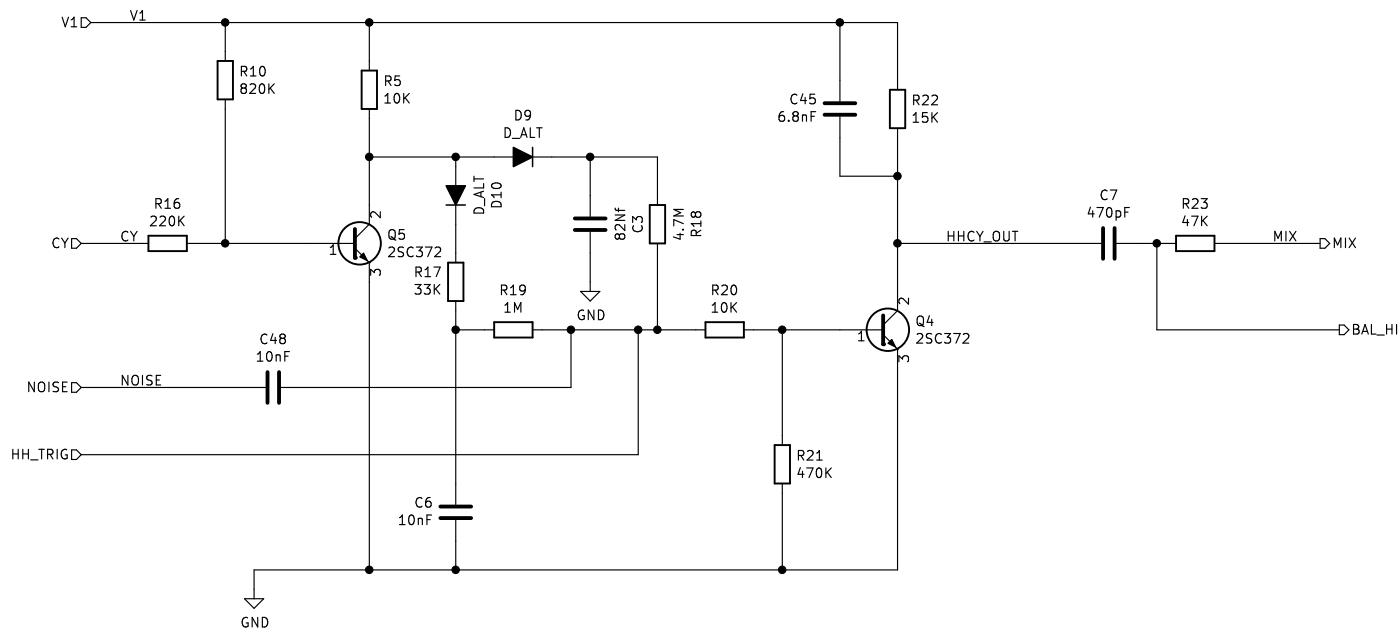

Black Magic Amplifiers

(C) All Rights Reserved

Sheet: /CY/
File: CY.sch

Title: CYMBAL

Size: A4

Date:

Rev:

Id: 5/10