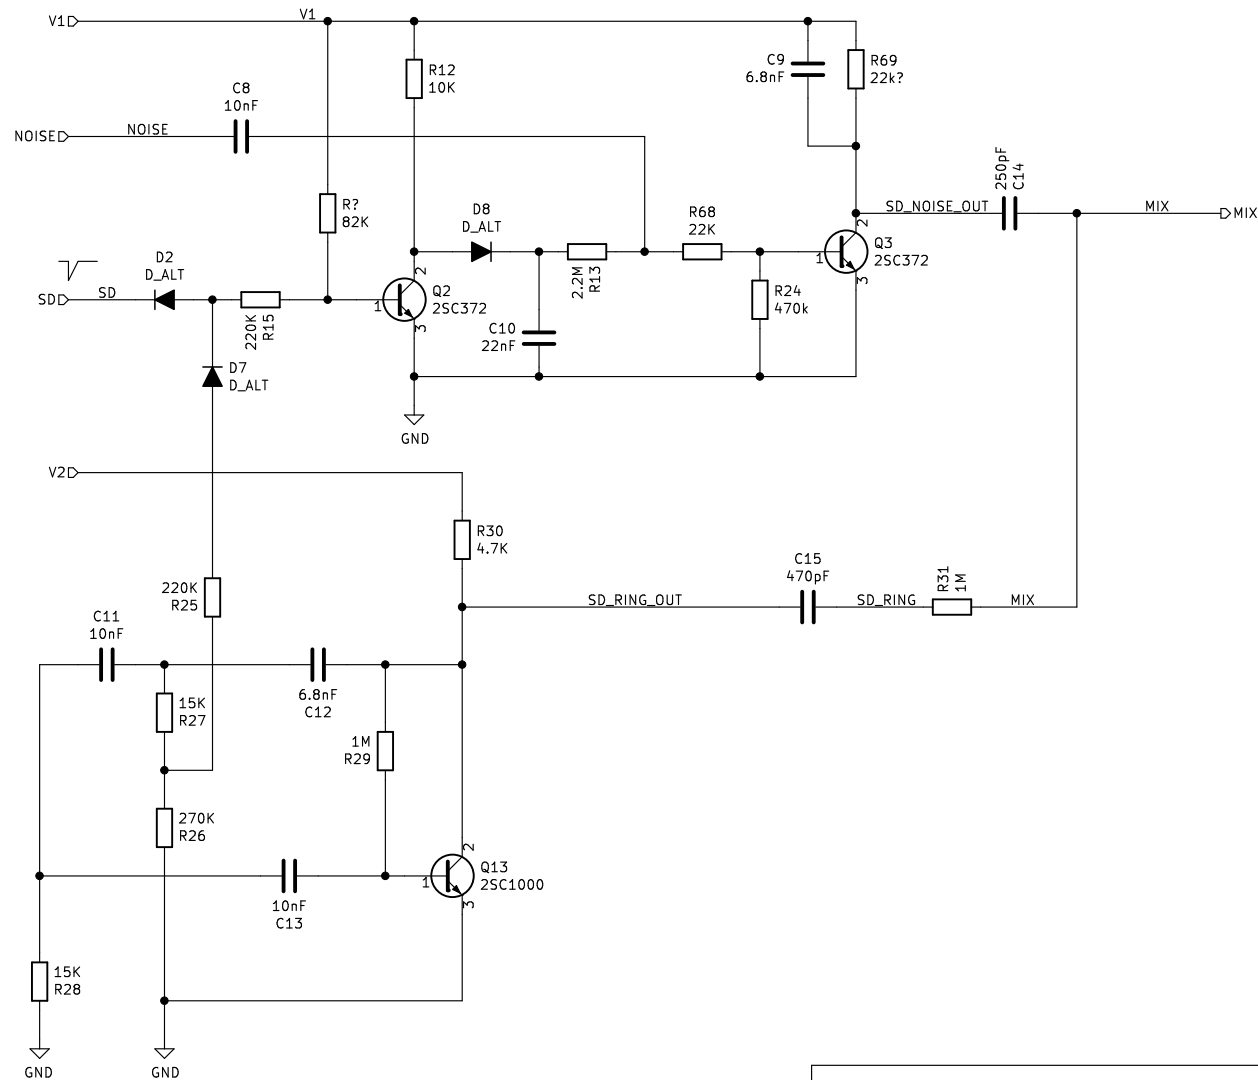

Black Magic Amplifiers

(C) All Rights Reserved

Sheet: /Snare/	
File: Snare.sch	
Title: SNARE	
Size: A4	Date:
Rev:	
Id: 3/10