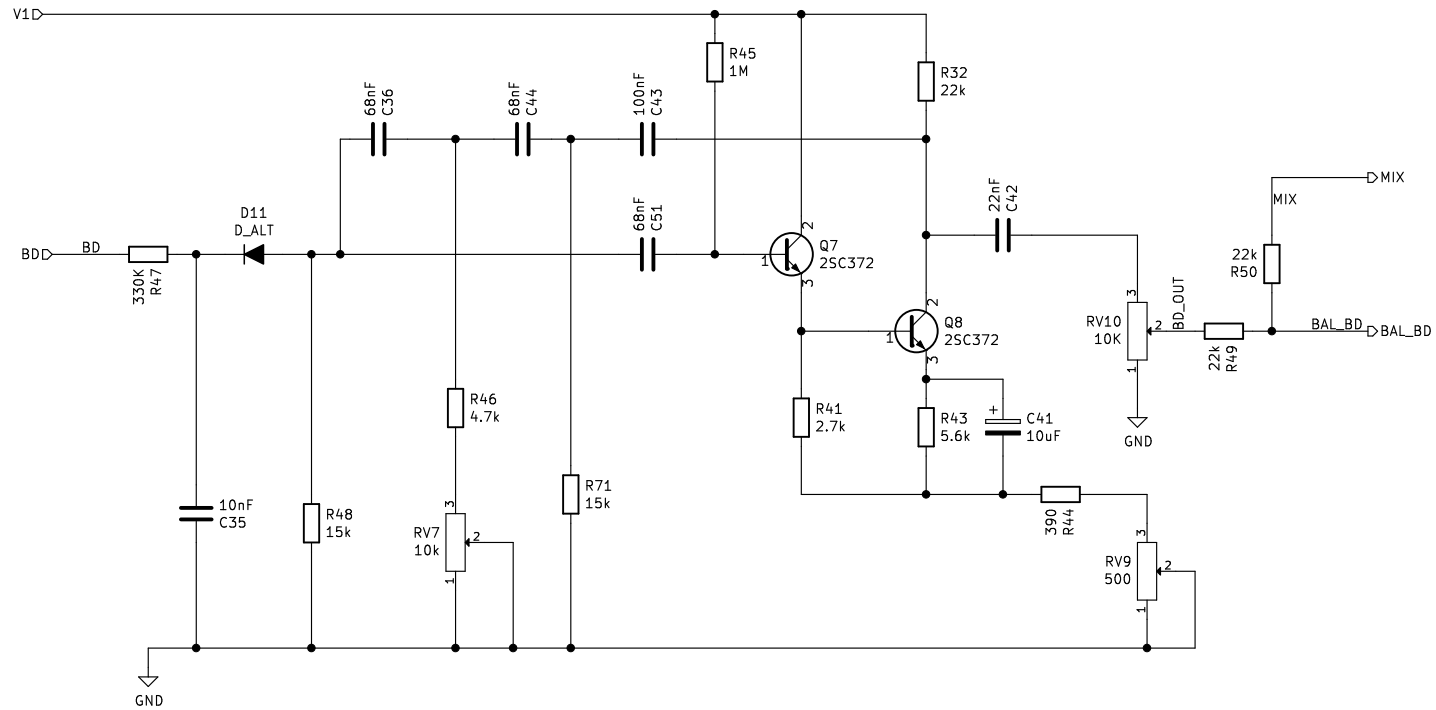

Black Magic Amplifiers

(C) All Rights Reserved

Sheet: /BassDrum/
File: BassDrum.sch

Title: BASS

Size: A4

Date:

Rev:

Id: 4/10