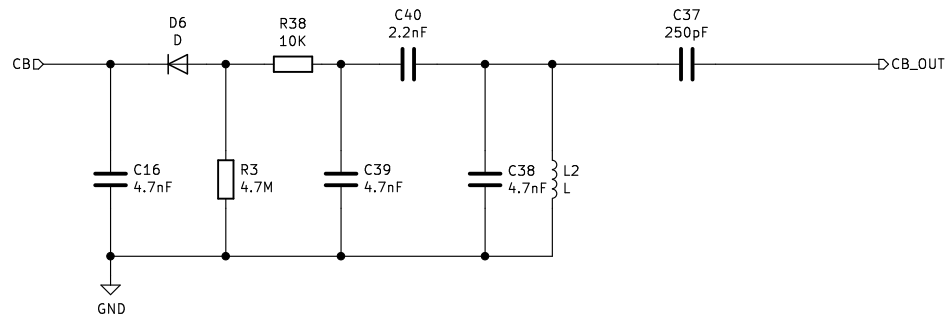

Black Magic Amplifiers

(C) All Rights Reserved

Sheet: /CB/
File: CB.sch

Title: COWBELL

Size: A4

Date:

Rev:

Id: 9/10