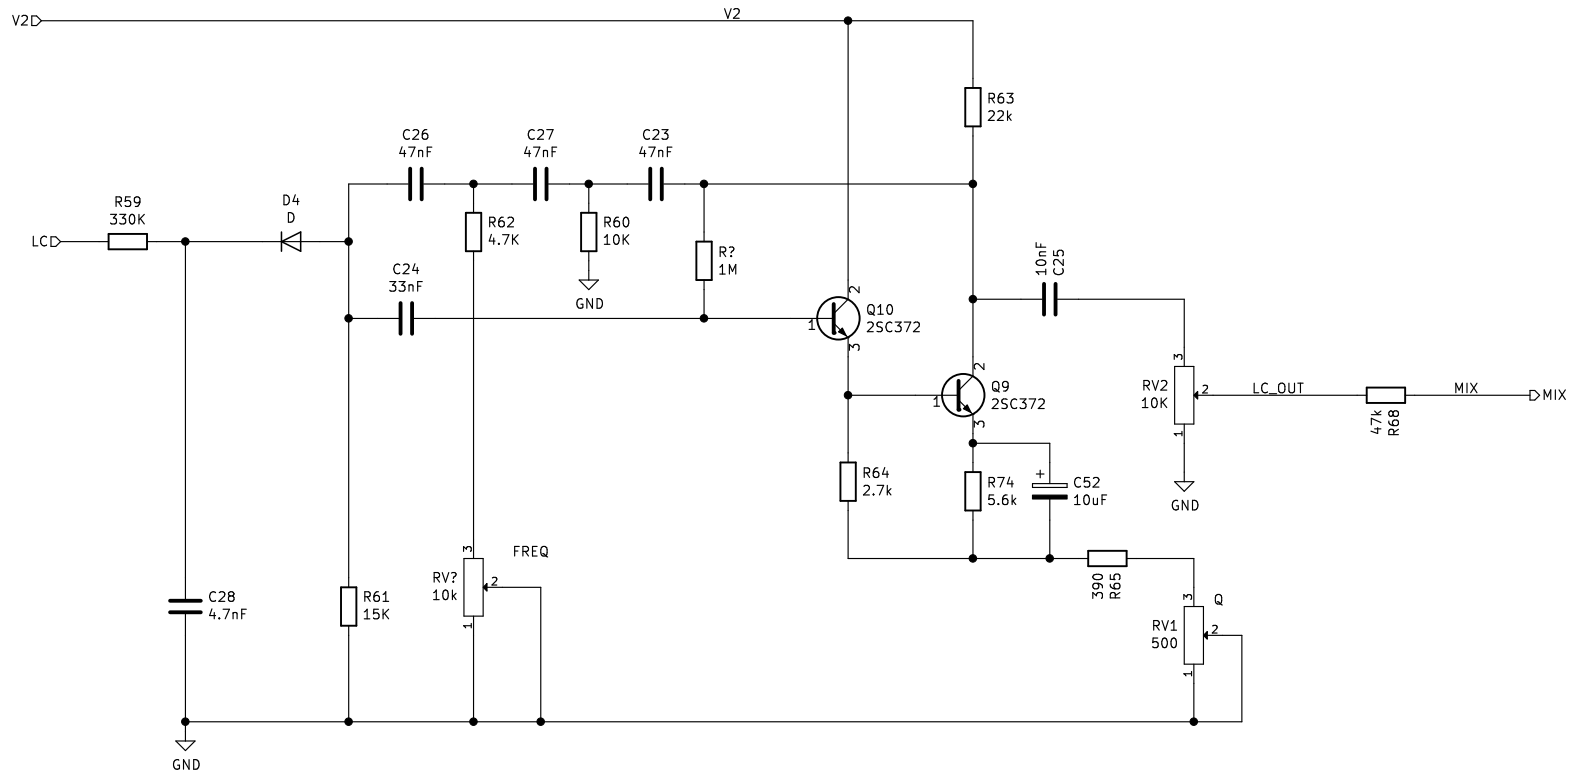

Black Magic Amplifiers

(C) All Rights Reserved

Sheet: /LC/
File: LC.sch

Title: LOW CONGA

Size: A4

Date:

Rev:

Id: 7/10