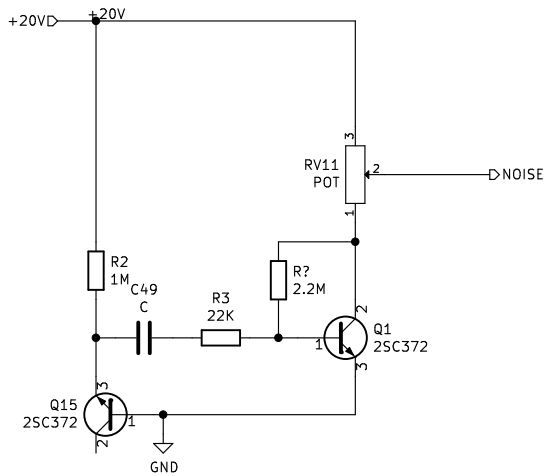

Black Magic Amplifiers
 (C) All Rights Reserved

Sheet: /
 File: Sound Card.sch

Title: ROLAND TR-330 SOUND BOARD

Size: A4	Date:
Rev:	
Id: 1/10	

Black Magic Amplifiers

(C) All Rights Reserved

Sheet: /NoiseGen/
File: NoiseGen.sch